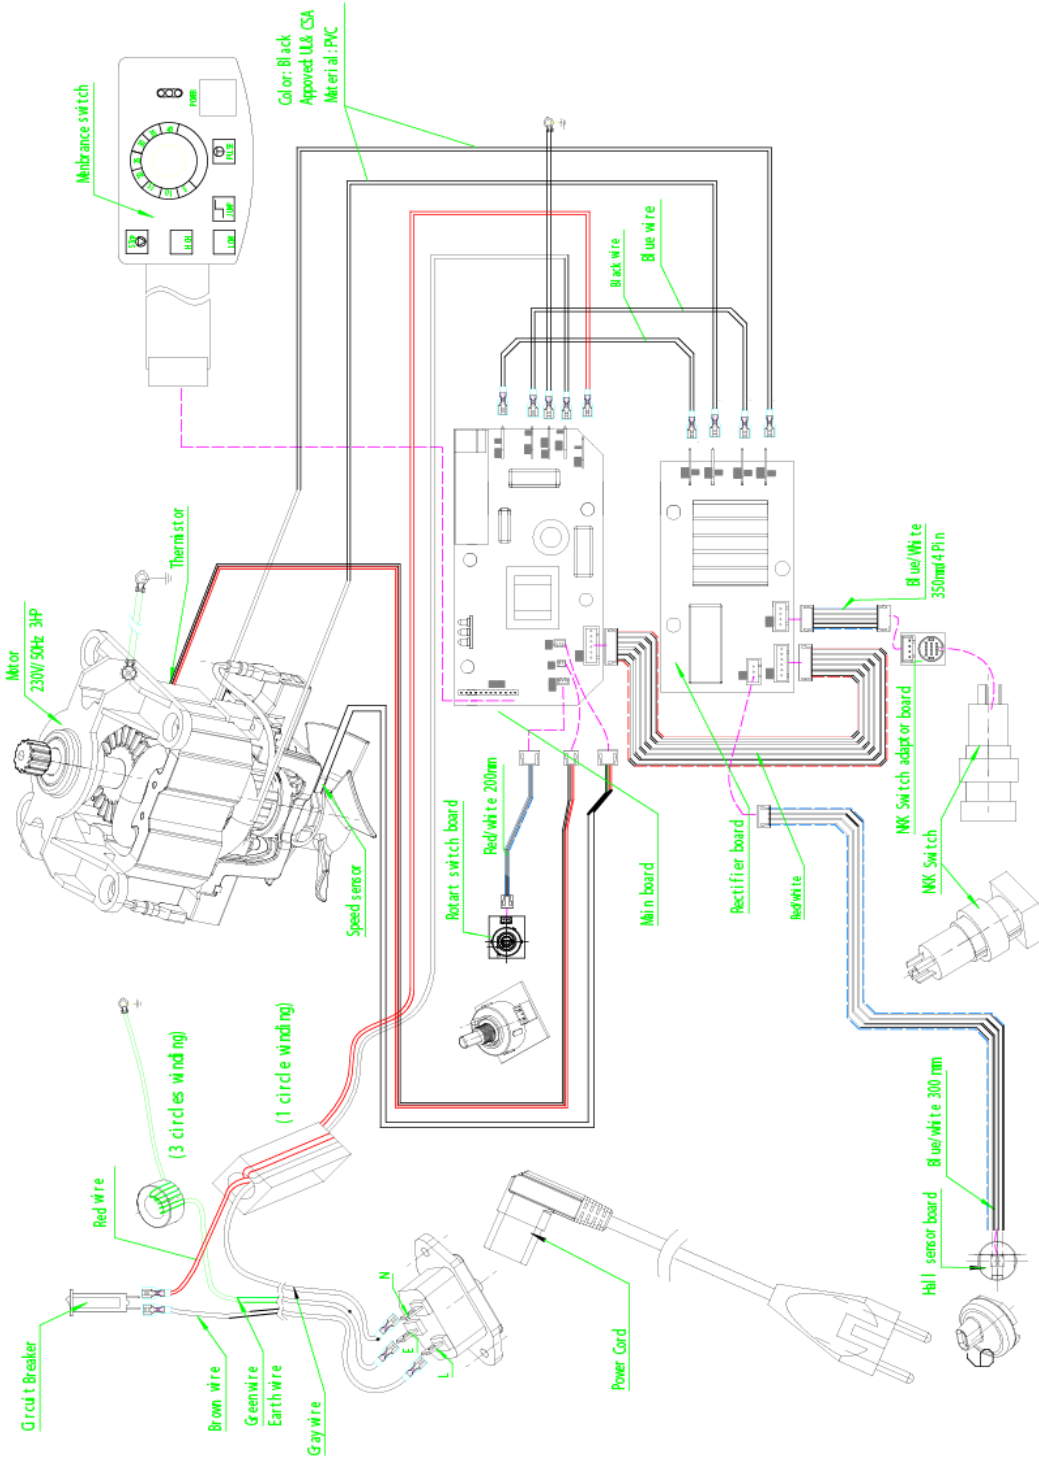

Wiring Diagram

HAMILTON BEACH / PROCTOR-SILEX, INC. 4421 WATERFRONT DRIVE GLEN ALLEN, VA 23060		BC-0683-D1: Production Release			ISSUE CODE	
DRAWN BY: TAG	ENG. IN CHG. TAG	DATE: 9/17/07	APPROVED BY:		SP	
INITIAL USE: HBH650-CE	Initial Product Type GB24	SHEET 1 / 1	DRAWING NO. 5300054XX	REV. A		