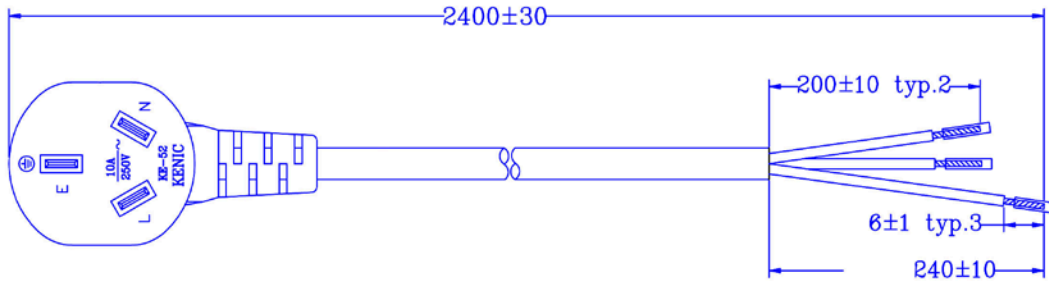

Replacement Parts

 <p>Hamilton Beach 4421 Waterfront Drive Glen Allen, VA 23060</p>	Revision Description:	Correct Cutter Assembly					
	Request Number:	DOC9221	Revision Date:	8/22/2018	Approved by:	DOC9221	
	Issue Code(s):		Page:	1 of 3	Document #:	540009403	Rev:

Replacement Parts

Power Cord
990167372

Motor brush set
990167235

Cutter Assembly
98650-CN

 Hamilton Beach 4421 Waterfront Drive Glen Allen, VA 23060	Revision Description: Correct Cutter Assembly		Request Number: DOC9221		Revision Date: 8/22/2018	Approved by: DOC9221
	Issue Code(s):		Page: 2 of 3	Document #: 540009403	Rev: G	