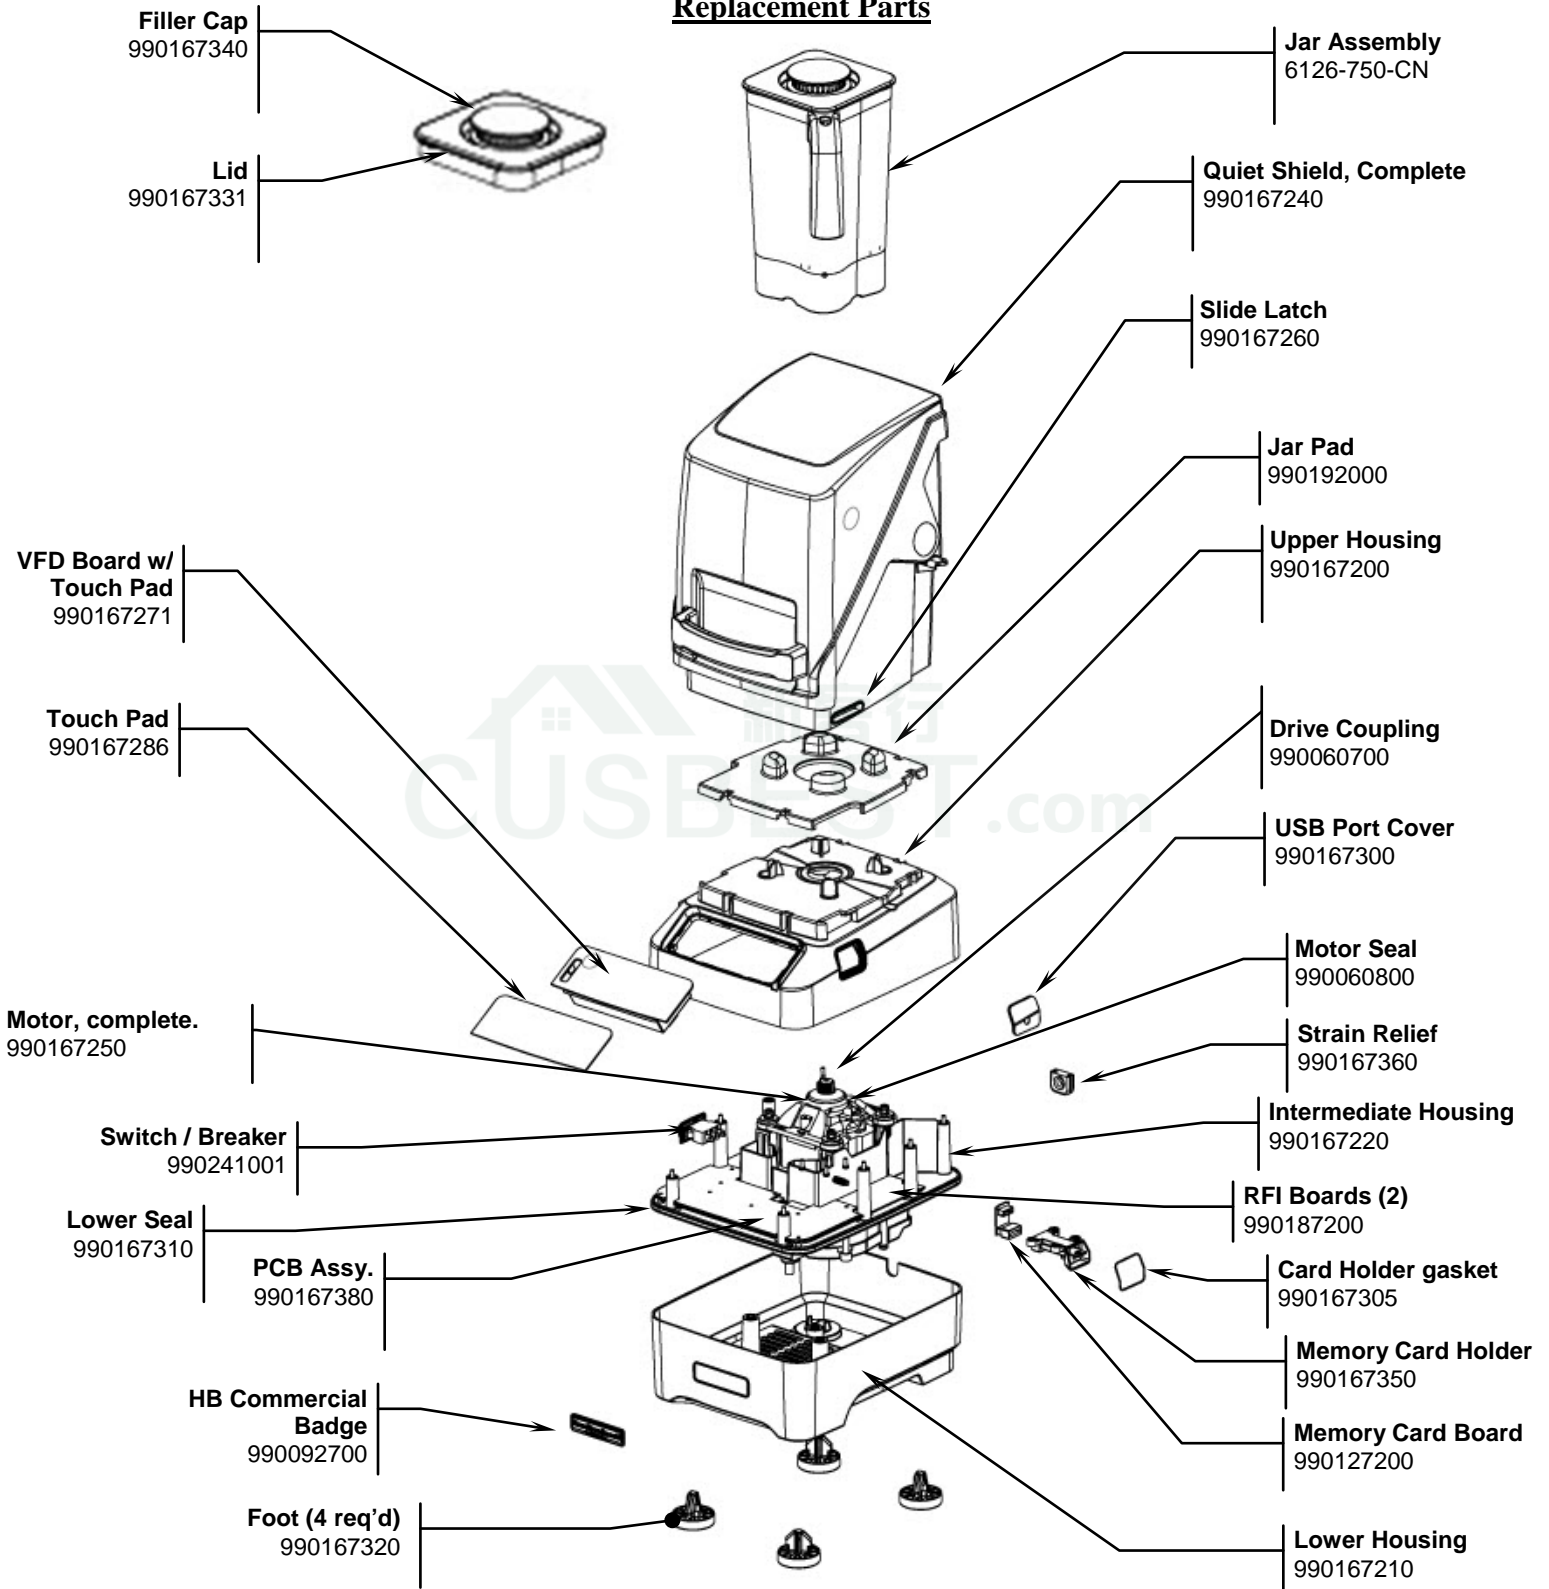

Replacement Parts

 <p>Hamilton Beach 4421 Waterfront Drive Glen Allen, VA 23060</p>	Revision Description:	Correct Cutter Assembly					
	Request Number:	DOC9221	Revision Date:	8/22/2018	Approved by:	DOC9221	
	Issue Code(s):		Page:	1 of 3	Document #:	540009403	Rev:

Replacement Parts

Power Cord
990167372

Motor brush set
990167235

Cutter Assembly
98650-CN

 Hamilton Beach 4421 Waterfront Drive Glen Allen, VA 23060	Revision Description: Correct Cutter Assembly		Request Number: DOC9221		Revision Date: 8/22/2018	Approved by: DOC9221
	Issue Code(s):		Page: 2 of 3	Document #: 540009403	Rev: G	

Accessories

Container Washer
BCR100

Jar Assembly
6126-755-CN

新客行
CUSBEST.com

 Hamilton Beach 4421 Waterfront Drive Glen Allen, VA 23060	Revision Description: Correct Cutter Assembly		Request Number: DOC9221		Revision Date: 8/22/2018		Approved by: DOC9221	
	Issue Code(s):		Page: 3 of 3		Document #: 540009403		Rev: G	