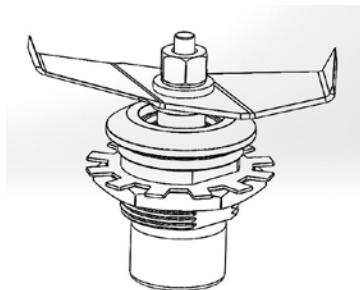

Replacement Parts

 <p>Hamilton Beach 4421 Waterfront Drive Glen Allen, VA 23060</p>	Revision Description:	Correct Cutter Assembly					
	Request Number:	DOC9221	Revision Date:	8/22/2018	Approved by:	DOC9221	
	Issue Code(s):		Page:	1 of 3	Document #:	540009403	Rev:

Replacement Parts

Power Cord
990167372

Motor brush set
990167235

Cutter Assembly
98650-CN

 Hamilton Beach 4421 Waterfront Drive Glen Allen, VA 23060	Revision Description: Correct Cutter Assembly		Request Number: DOC9221		Revision Date: 8/22/2018	Approved by: DOC9221
	Issue Code(s):		Page: 2 of 3	Document #: 540009403	Rev: G	