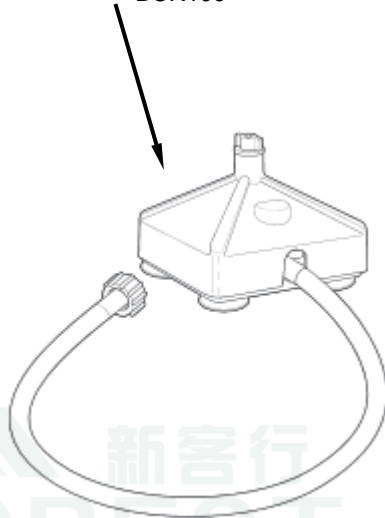

Parts and Accessories Diagram

HBH750-CN

PROPRIETARY RIGHTS NOTICE This document and all information contained within it is the property of Hamilton Beach Brands, Inc. (HBB). It is confidential and proprietary and has been provided to you for a limited purpose. It must be returned or destroyed upon request. Disclosure, reproduction or use of this document and any information contained within it, in full or in part, for any purpose is forbidden without the prior written consent of HBB. No photographs may be taken of any article fabricated or assembled from this document without the prior written consent of HBB.

Accessories

Container Washer
BCR100

Jar Assembly
6126-755-CN

新客行
CUSBEST.com

  Hamilton Beach 4421 Waterfront Drive Glen Allen, VA 23060	Revision Description: Correct Cutter Assembly		Request Number: DOC9221		Revision Date: 8/22/2018		Approved by: DOC9221	
	Issue Code(s):		Page: 3 of 3		Document #: 540009403		Rev: G