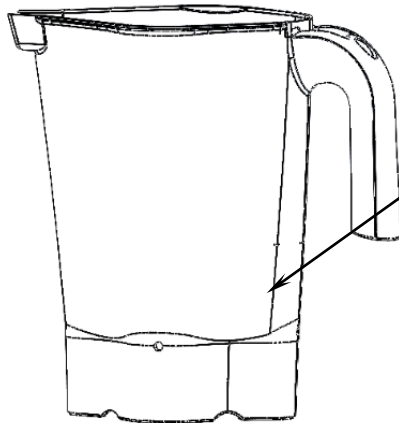

Parts and Accessories Diagram

HBH750-CN

PROPRIETARY RIGHTS NOTICE This document and all information contained within it is the property of Hamilton Beach Brands, Inc. (HBB). It is confidential and proprietary and has been provided to you for a limited purpose. It must be returned or destroyed upon request. Disclosure, reproduction or use of this document and any information contained within it, in full or in part, for any purpose is forbidden without the prior written consent of HBB. No photographs may be taken of any article fabricated or assembled from this document without the prior written consent of HBB.

Accessories

Container Washer
BCR100

Jar Assembly
6126-755-CN

新客行
CUSBEST.com

  Hamilton Beach 4421 Waterfront Drive Glen Allen, VA 23060	Revision Description: Correct Cutter Assembly		Request Number: DOC9221		Revision Date: 8/22/2018		Approved by: DOC9221	
	Issue Code(s):		Page: 3 of 3		Document #: 540009403		Rev: G